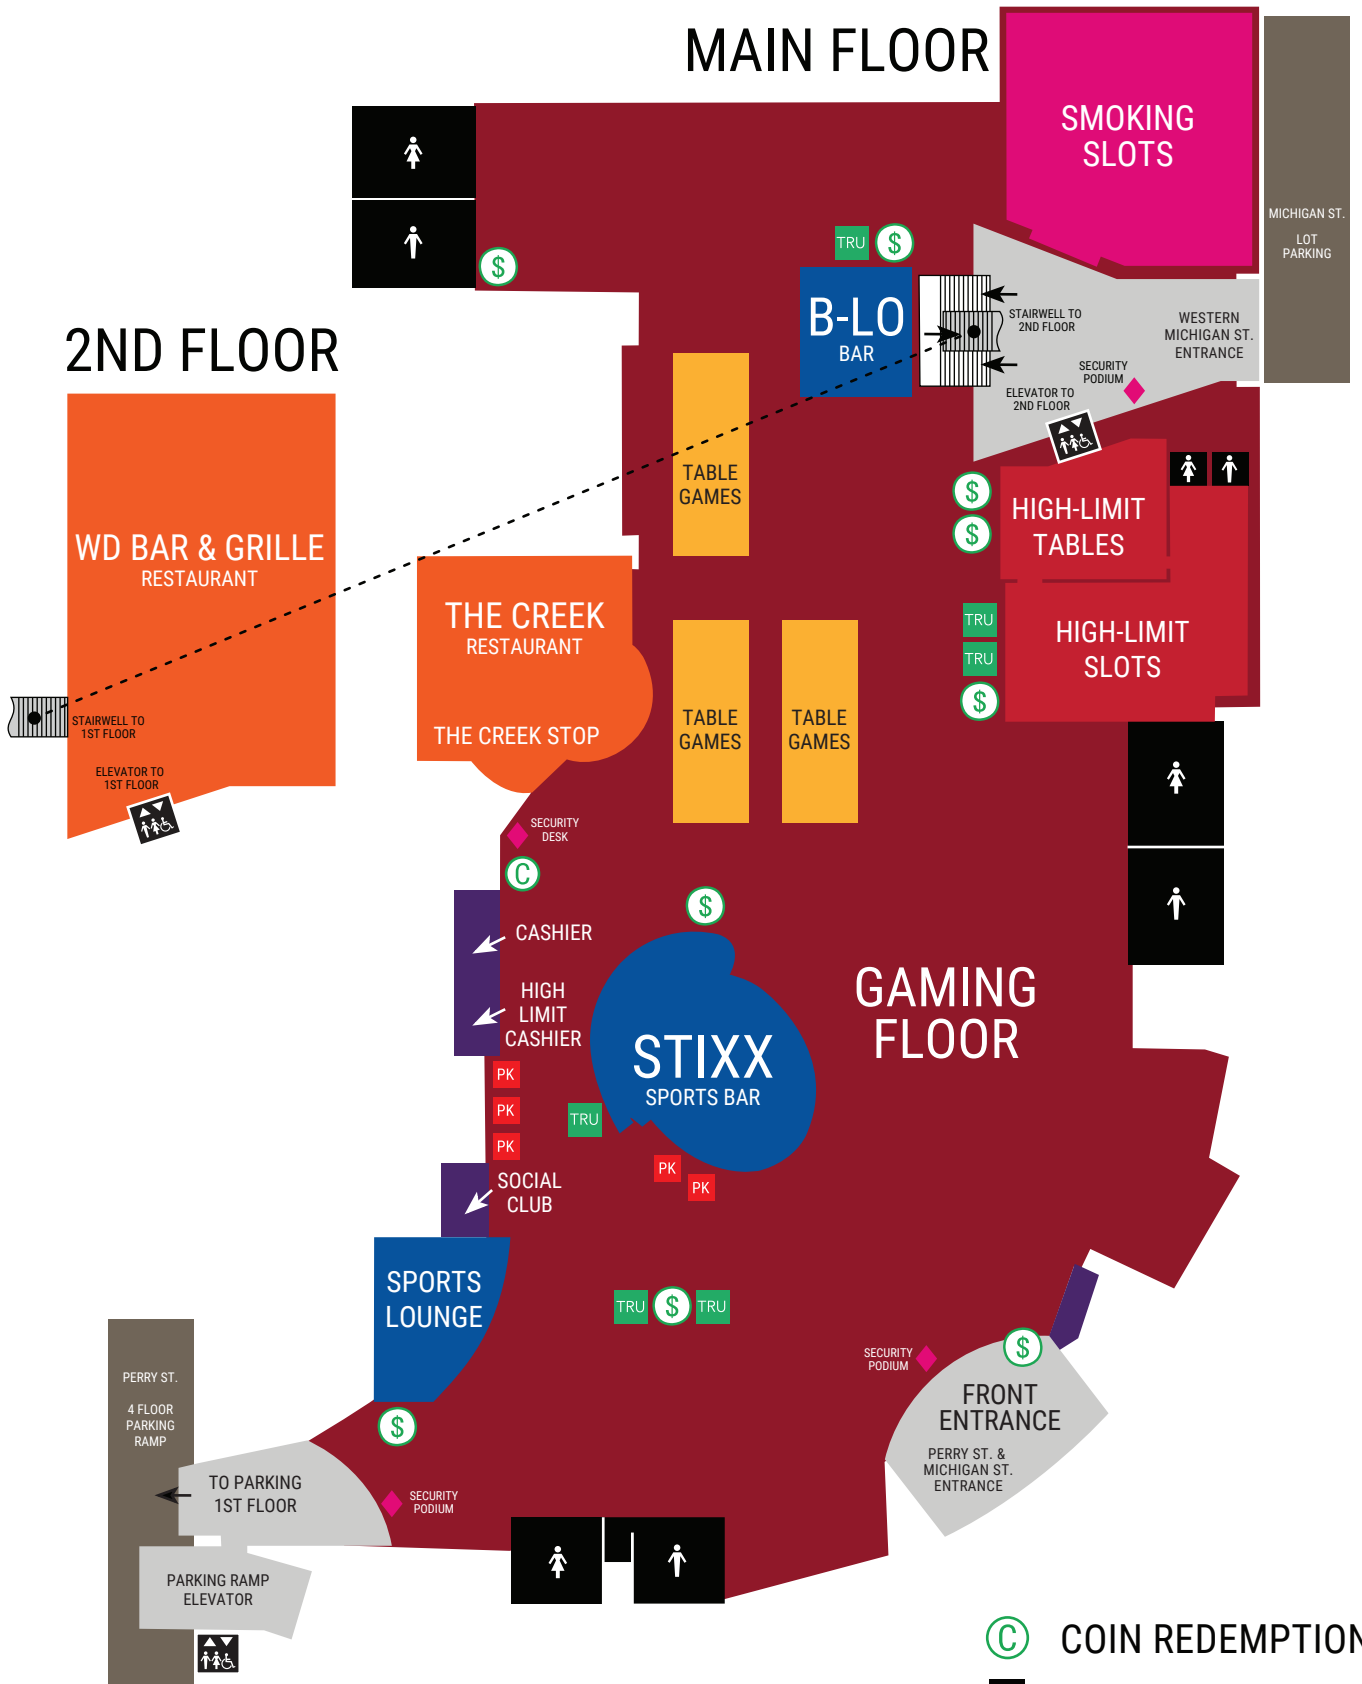

# MAIN FLOOR

# 2ND FLOOR

TABLE GAMES

SLOTS

SMOKING CASINO

DINING

ENTERTAINMENT/BAR

CASINO SERVICES

ATM

TICKET REDEMPTION/  
BILL BREAKING

COIN REDEMPTION

STAIRS

ELEVATORS

RESTROOMS

SECURITY PODIUM

PROMOTIONAL  
KIOSK